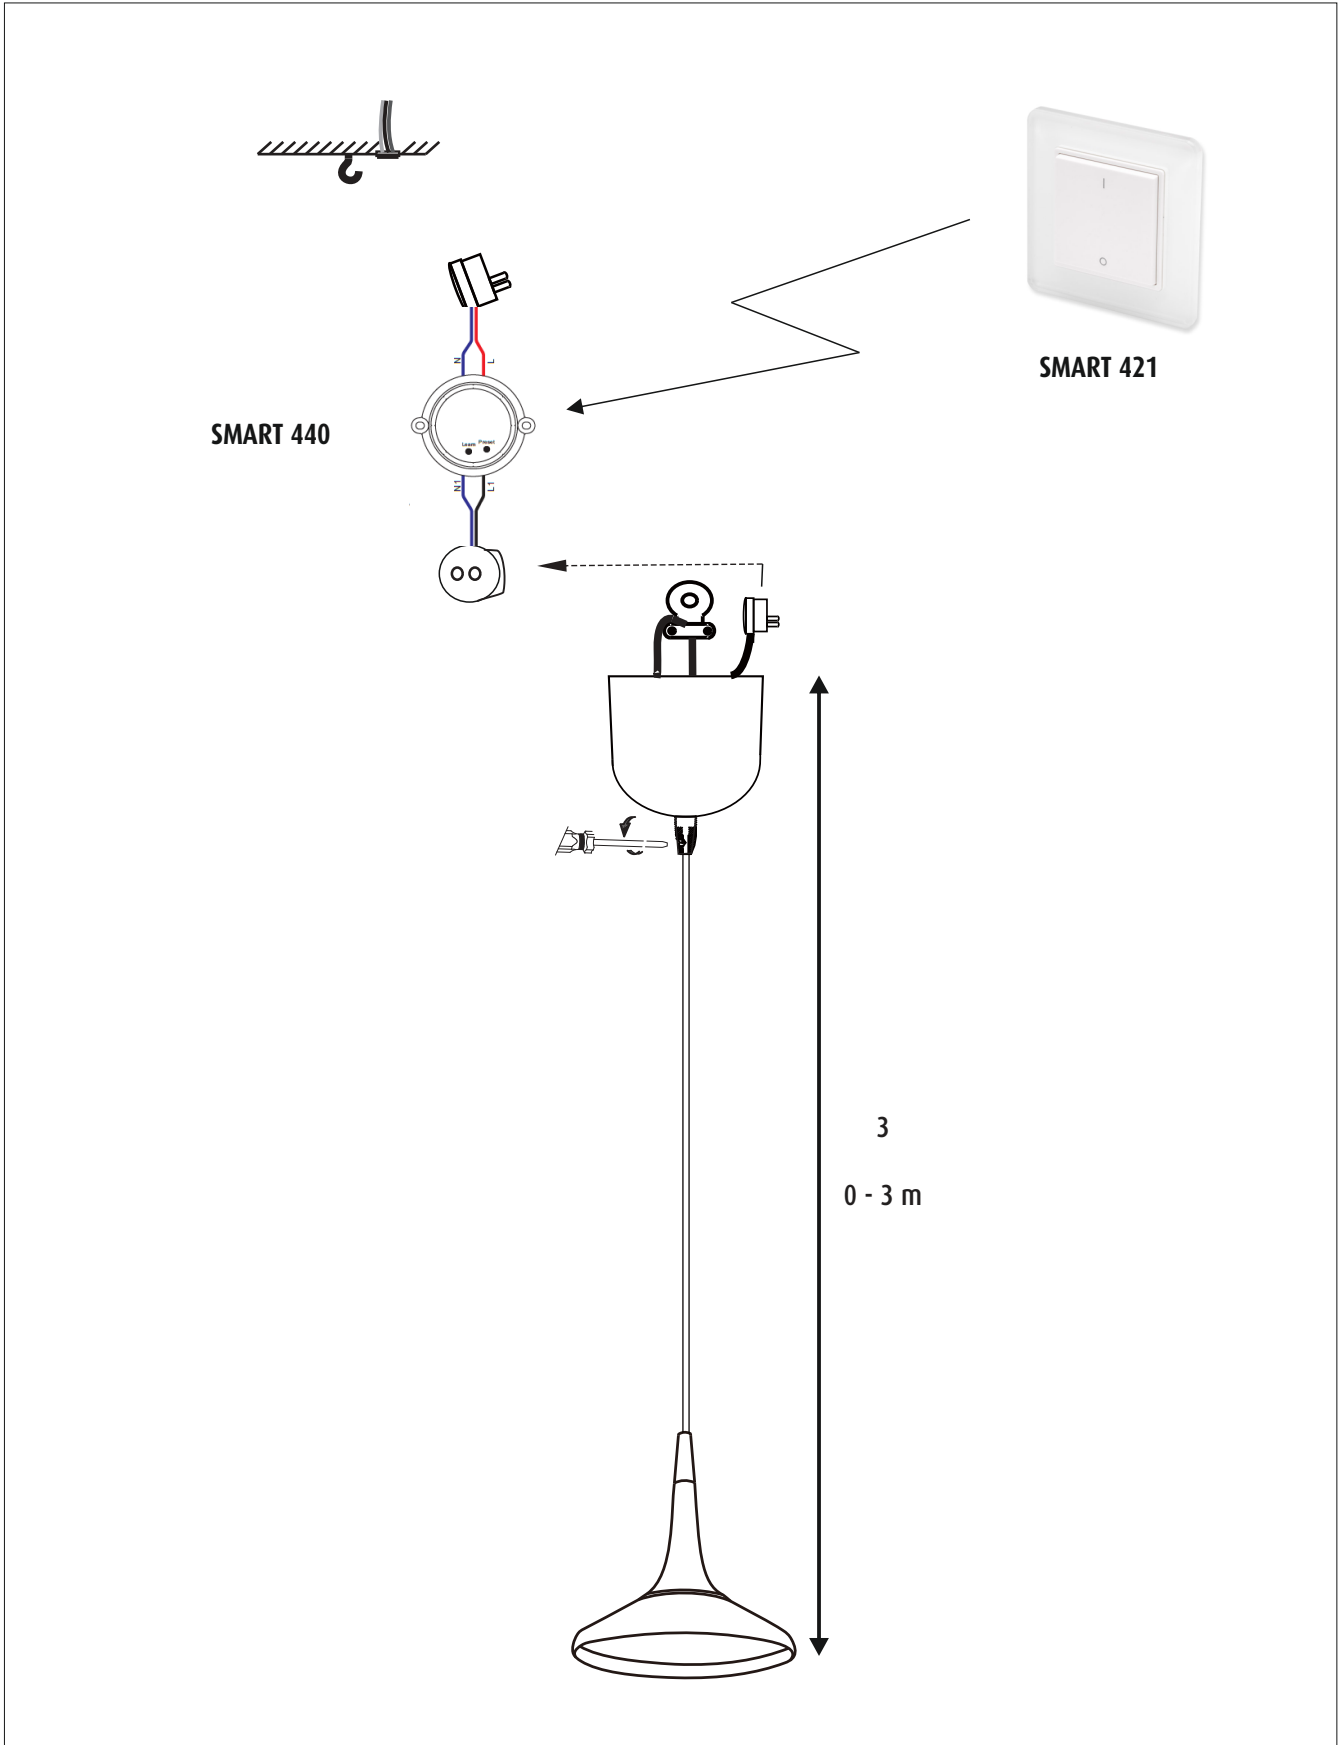

LIMENTE KUURA + SMART 640440

LIMENTE
- H E L S I N K I -

Kankiraudantie 1, 00700 Helsinki
www.limente.com